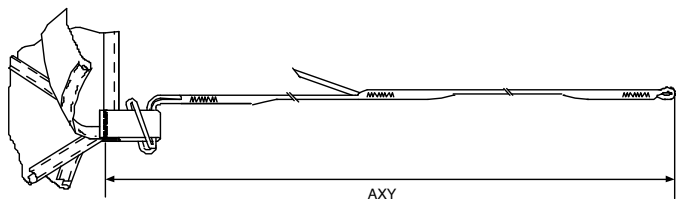

# MAMBA

ENSURE LOOPS ARE HELD EVENLY AND SECURELY. EACH LINE TO BE LOADED TO 4.5KG DURING MEASUREMENT. MEASURE THE DEPLOYMENT BRAKE SETTING WITH THE TOGGLES STOWED. MEASURE THE FULL FLIGHT SETTING WITH THE TOGGLES UNSTOWED.