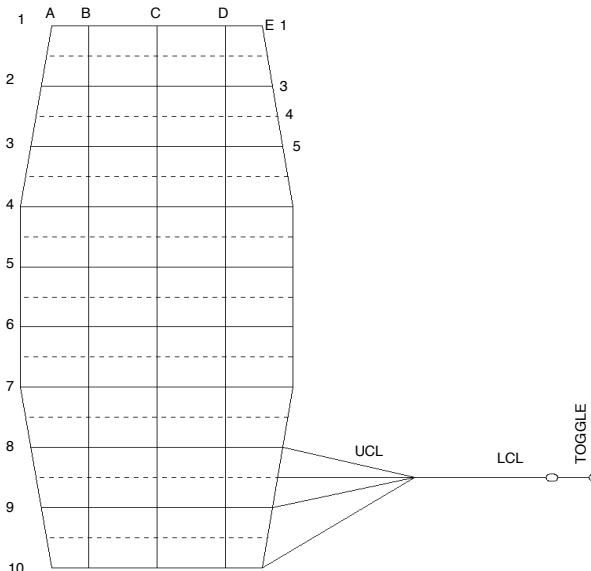

# MAMBA

ENSURE LOOPS ARE HELD EVENLY AND SECURELY. EACH LINE TO BE LOADED TO 4.5KG DURING MEASUREMENT. MEASURE THE DEPLOYMENT BRAKE SETTING WITH THE TOGGLES STOWED. MEASURE THE FULL FLIGHT SETTING WITH THE TOGGLES UNSTOWED.