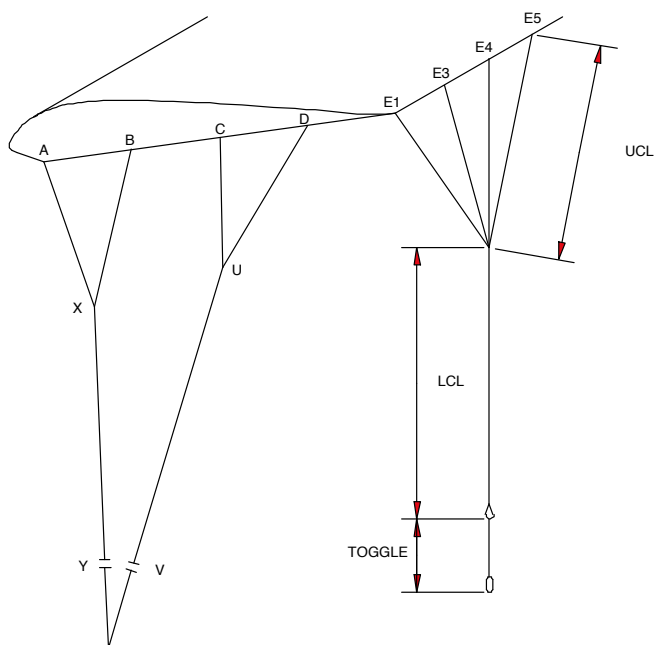

# MAMBA

ENSURE LOOPS ARE HELD EVENLY AND SECURELY. EACH LINE TO BE LOADED TO 4.5KG DURING MEASUREMENT. MEASURE THE DEPLOYMENT BRAKE SETTING WITH THE TOGGLES STOWED. MEASURE THE FULL FLIGHT SETTING WITH THE TOGGLES UNSTOWED.